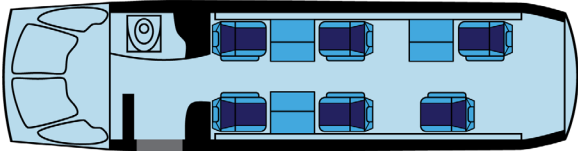

Pilatus PC-12

N460PB

Required Runway
3500 ft*

Max Passengers
7**

Max Cruise Speed
313 mph

Max Range
1742 mi

Cabin Size

Length: 4.10 ft
Height: 16.11 ft
Width: 5.0 ft

Luggage Capacity

40 cu. ft

YOM

2002

Year Refurbished

2008

Interior/Avionics

Features

- Executive Leather Interior
- Enclosed Flushing Lavatory
- Passenger Airshow System
- A/C Outlets at each Tray Table
- Large Rear Cargo Door
- No Owner Approval Needed
- Seats Up to 7 Passengers**
- Flown Single Pilot
- *Second Pilot Available for Additional Fee*
- Complimentary Snacks and Beverages including Top Shelf Mini Bottles
- Pets Allowed